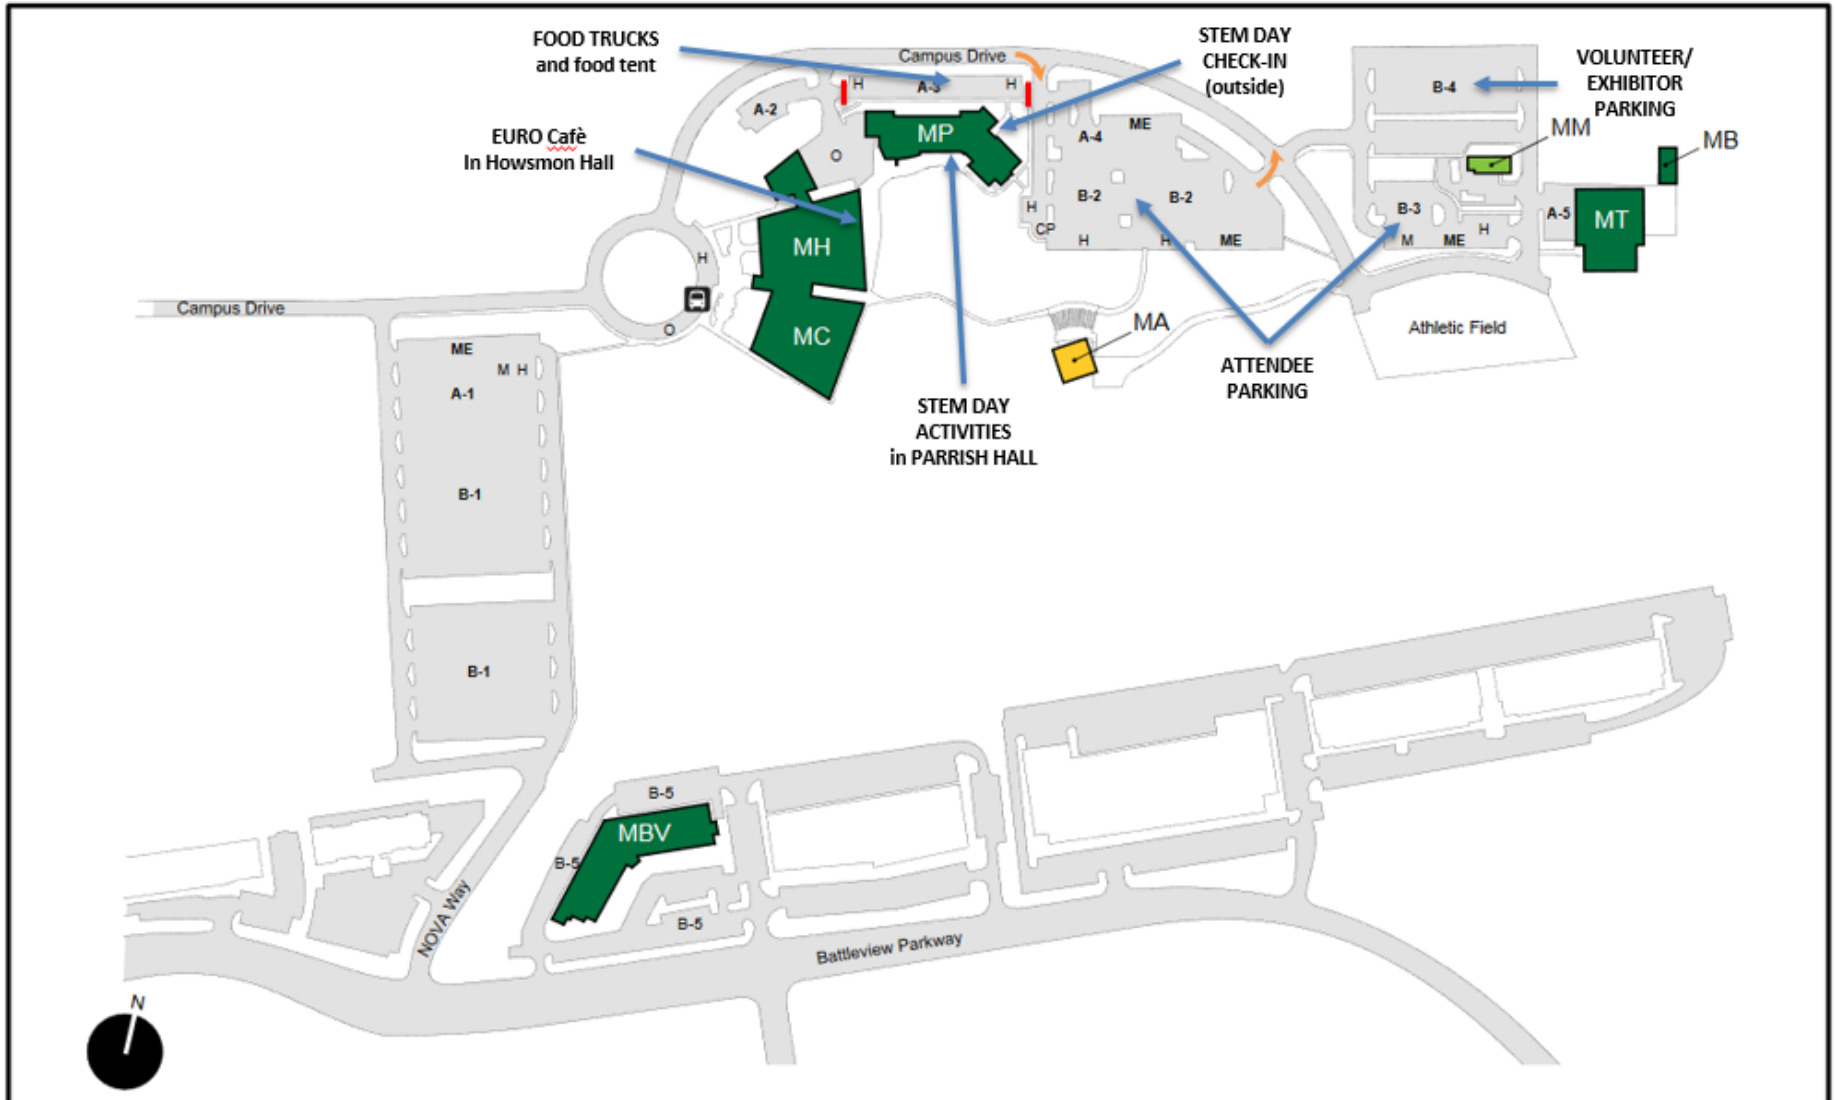

NOVA

**Northern Virginia
Community College**

Manassas Campus
10900 Campus Drive
Manassas, VA 20109-2399

Building Function Legend	
	Academic Building
	Leased Academic Building
	Maintenance Building
	Public Service/Auxiliary
	Parking
	Under Construction

Parking	
A	Faculty/Staff Parking
B	Student Parking
CP	Reserved Carpool
H	Accessible Parking
M	Motorcycle Parking
ME	Meter Parking
O	Official State Parking

Buildings			
MA	Mary Louise Jackson Amphitheater	MH	Howson Hall
MB	Building Trades	MM	Maintenance Building
MBV	Manassas Battleview Tech. Center	MP	Parrish Hall
MC	Colgan Hall	MT	Power Tech. Building